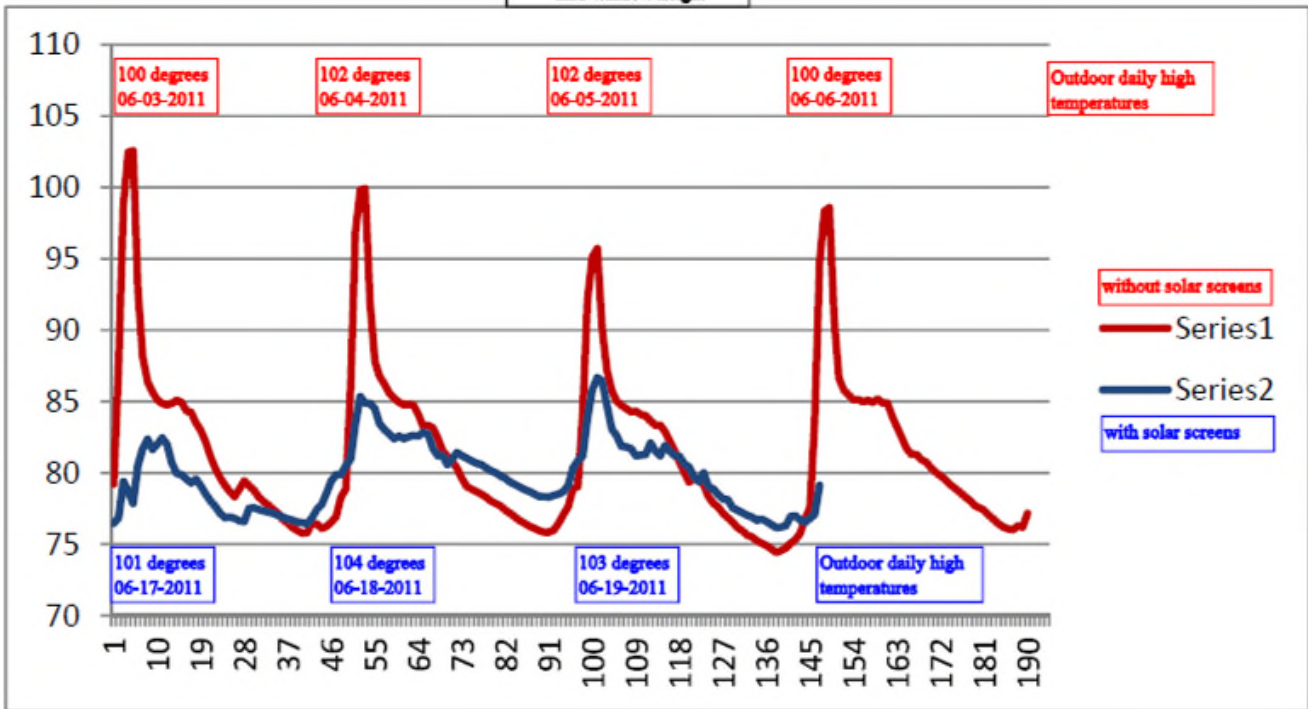

Window facing south
monitor placed on interior
side of window at
mid-window height

Window facing west
monitor placed on interior
side of window at
mid-window height