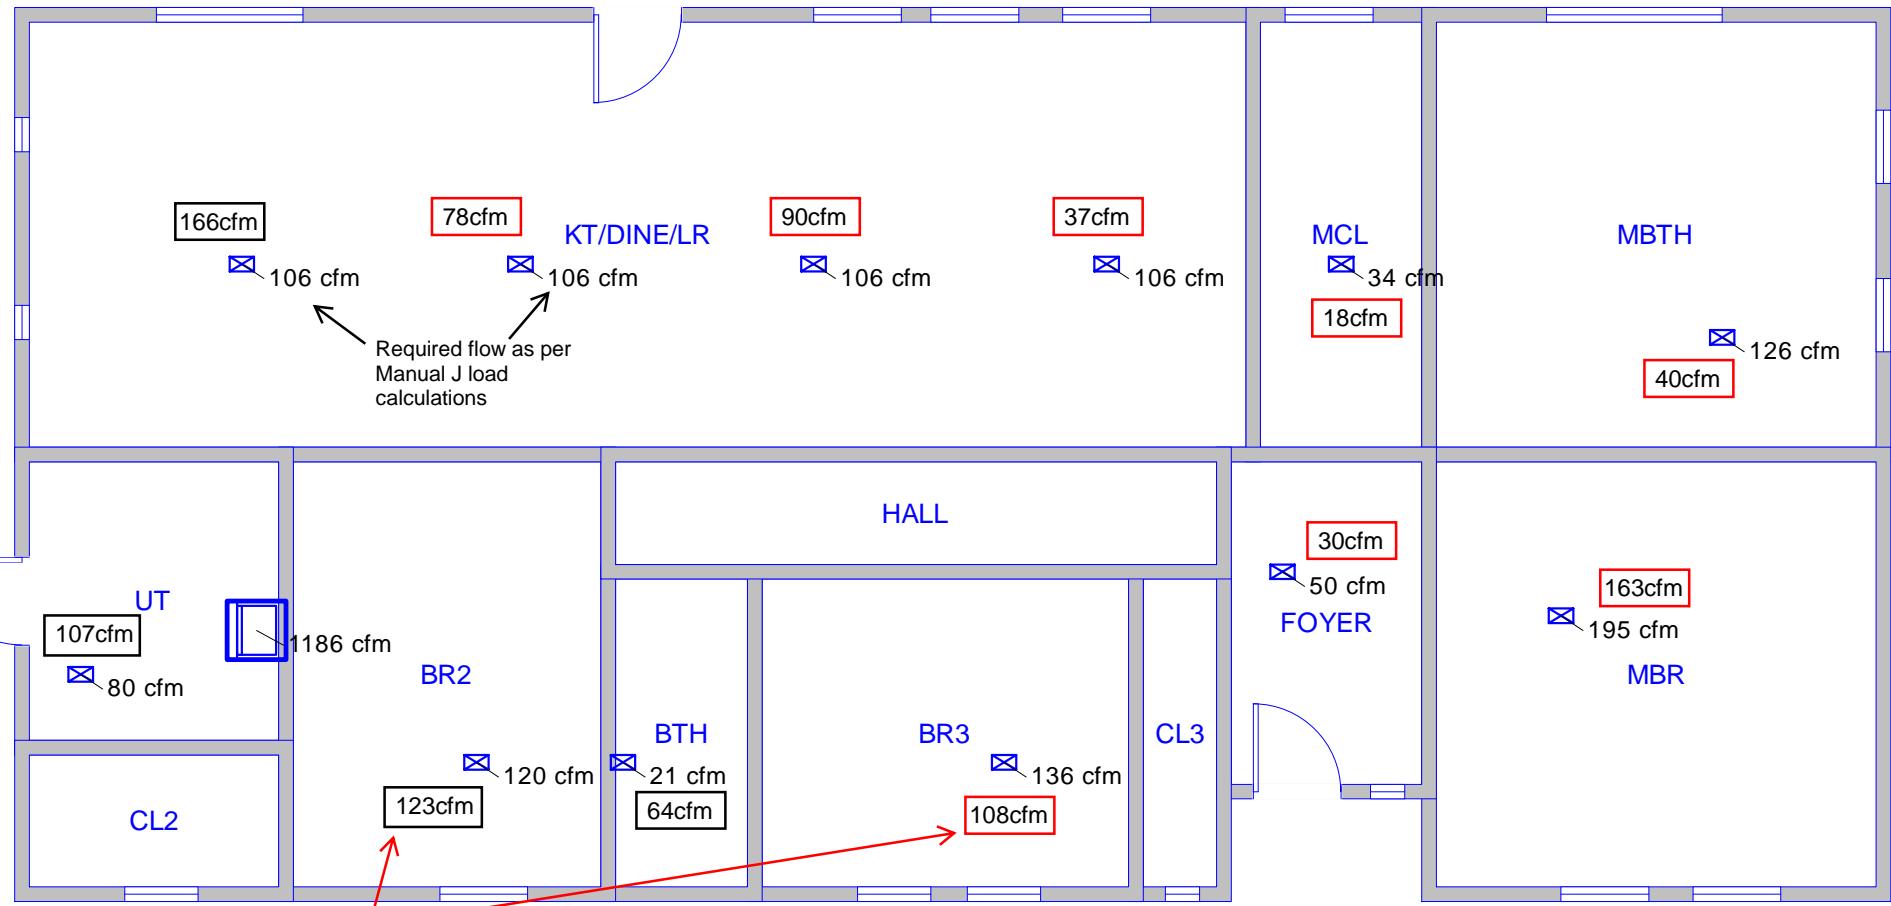

XXXXXXXXXX
XXXXXXXXXXXX

Found loose duct in attic and a **LOT** of excess flex duct. When everything was reconnected and made to be straight and tight, all areas were balanced properly.

Healthy Homes of La, LLC

Scale: 1 : 79
 Page 1
 Right-Suite® Universal 2017
 17.0.04 RSU10742
 2016-Jul-07 10:18:24
 ...bby\Desktop\Load Redact